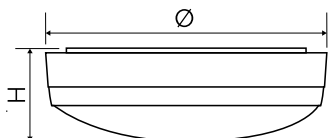

Wattage Switchable CCT Vandal Resistant Anti Ligature LED Bulkhead

- Suitable for custodial and secure healthcare applications
- Genuine Replacement for 38W/70W Bulkhead
- Designed with safety as a priority
- High impact polycarbonate lens
- CCT 3000K/4000K/6000K
- No lamp replacement
- Up to 174Lm/W

18W $\equiv$ $\frac{38}{W}$ Energy Saving 52%	36W $\equiv$ $\frac{70}{W}$ Energy Saving 48%	Quality Assured Product Warranty² 10 Year	On site Warranty³ 2 Year	Battery Warranty³ Emergency Versions 1 Year	Colour Rendering Index² 80	Lumens Maintenance Ratio² L80 B10	Water & Dust Protected IP66	Impact Rating IK20	Operating Hours 100,000

Technical Specification	
Construction	Cast Aluminium + Polycarbonate
Driver	Boke, LiFud, Tridonic
LED Chip	Samsung
Input Voltage	220–240VAC, 50 / 60Hz
Power Factor	>0.9
Operating Temp	-20°C to +35°C (Emergency version 0°C to 40°C)
Standard	CE & UKCA